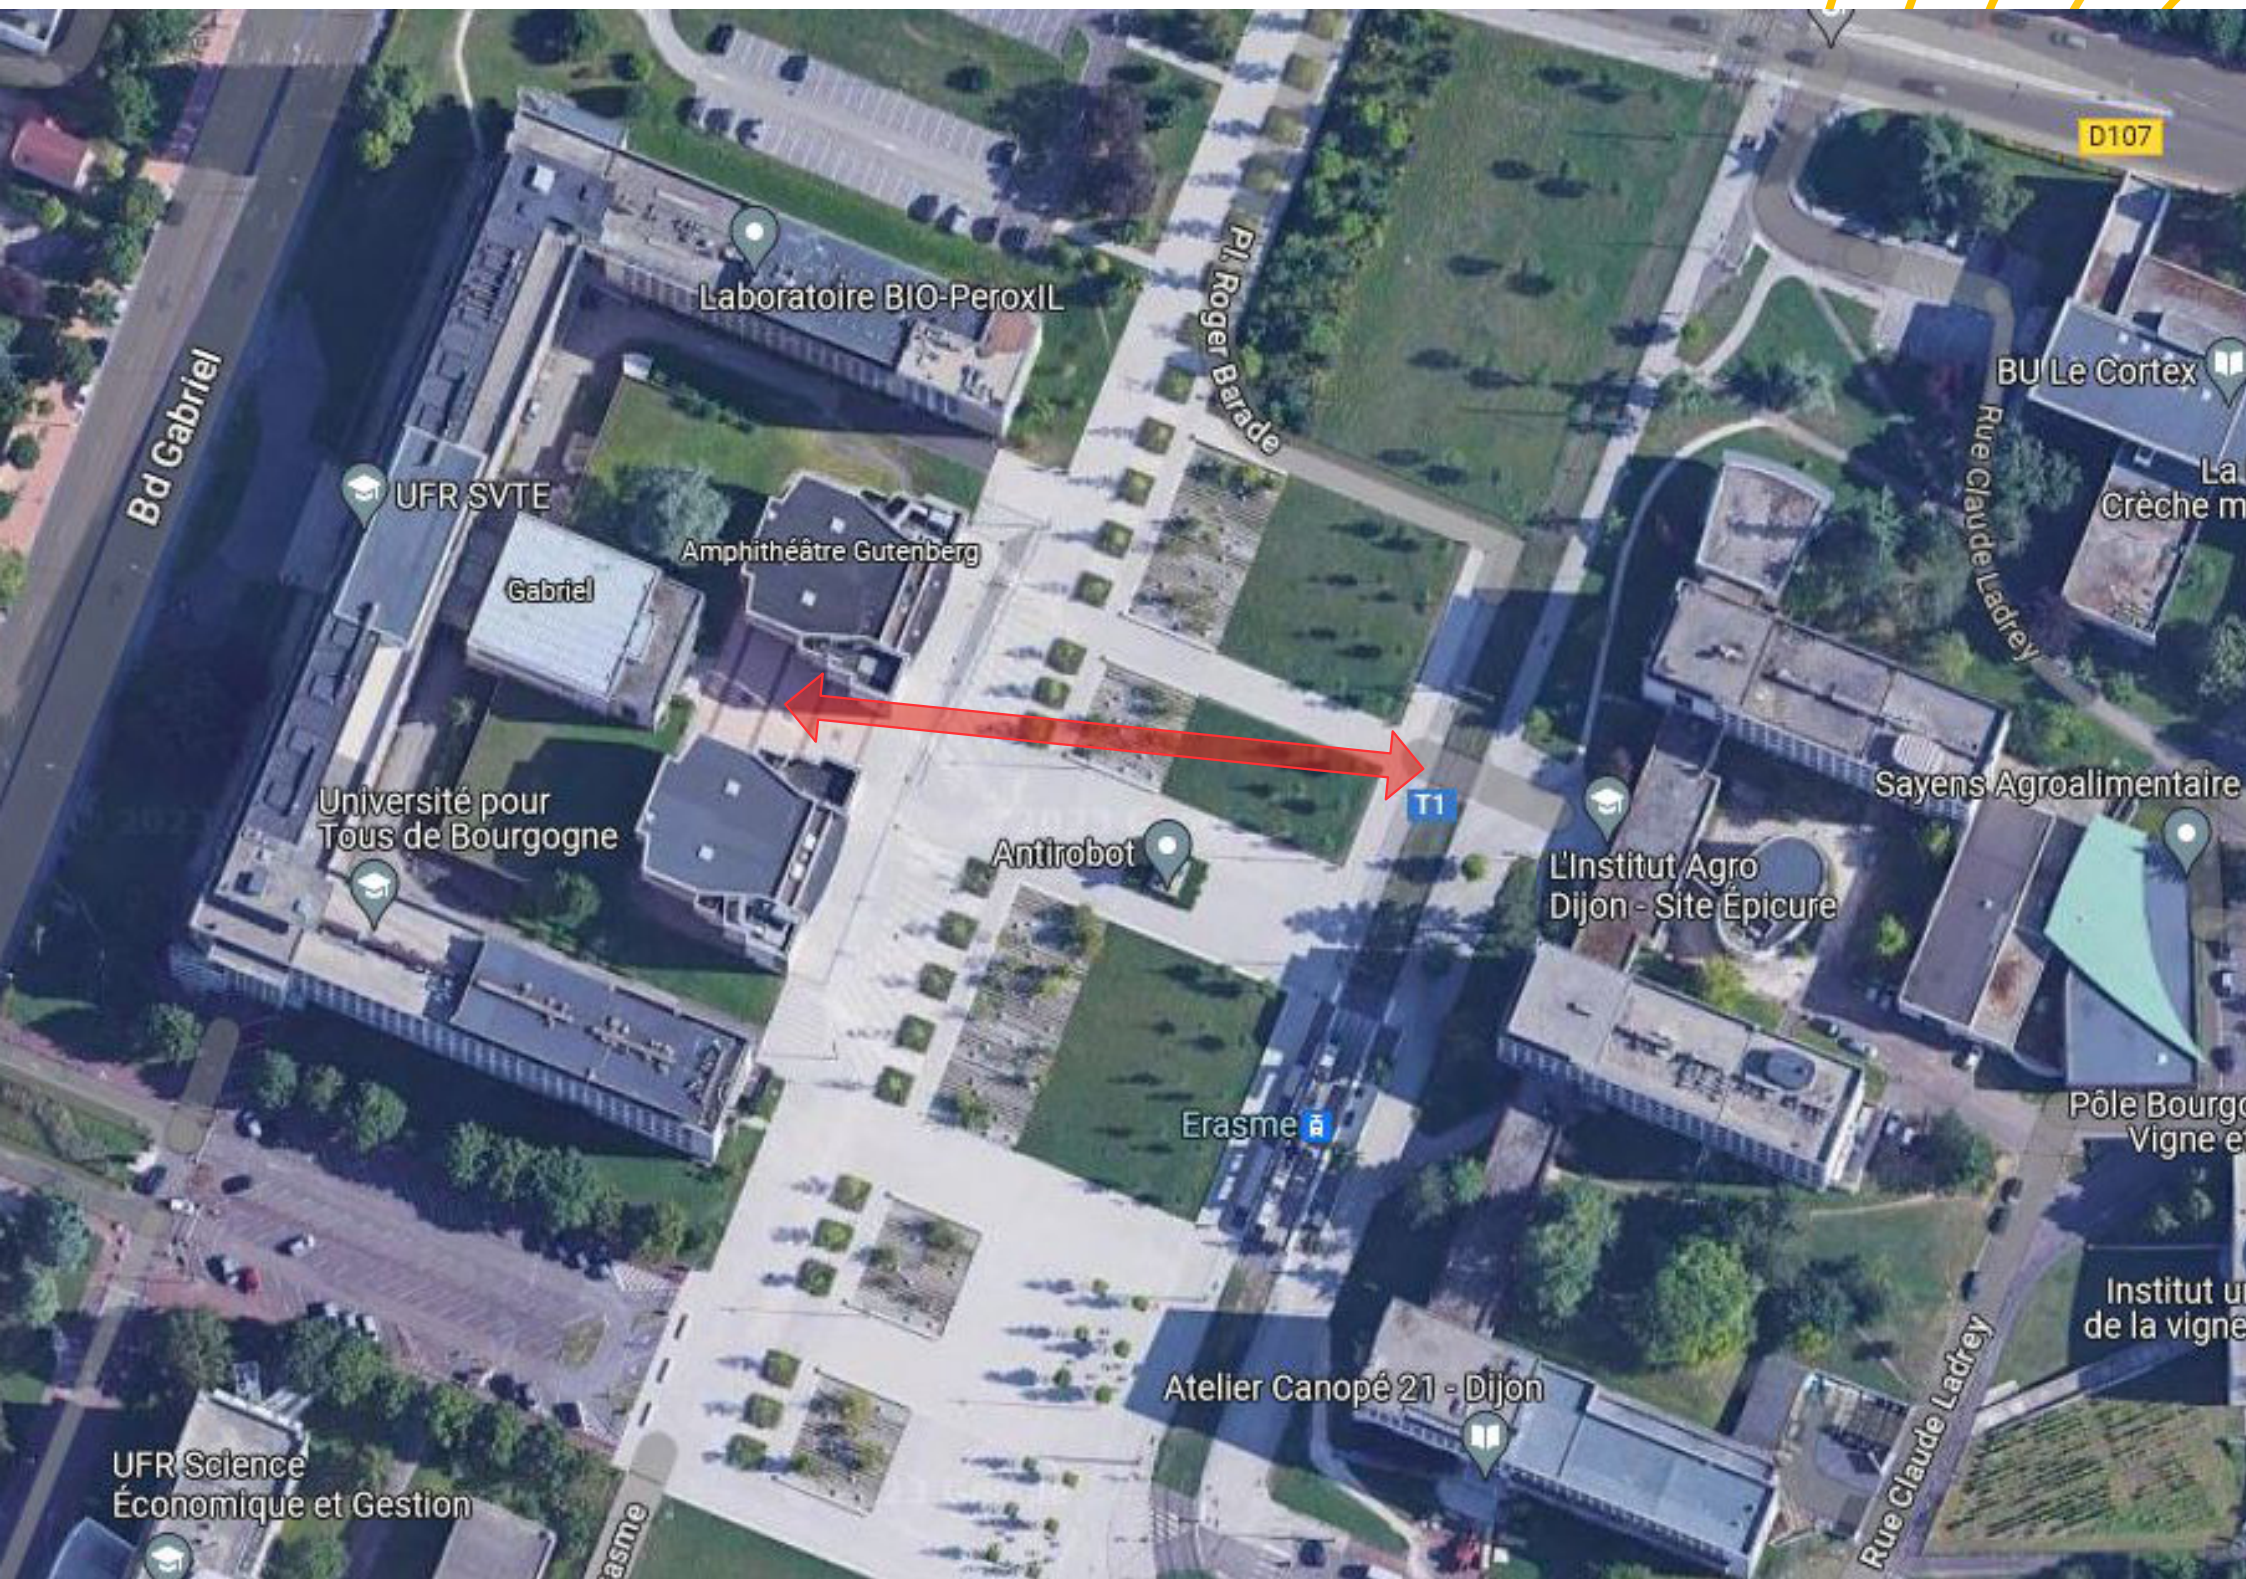

# Map of the tramway network

# Map to reach UFR SVTE (Gabriel Building) from "Erasmus" tram stop