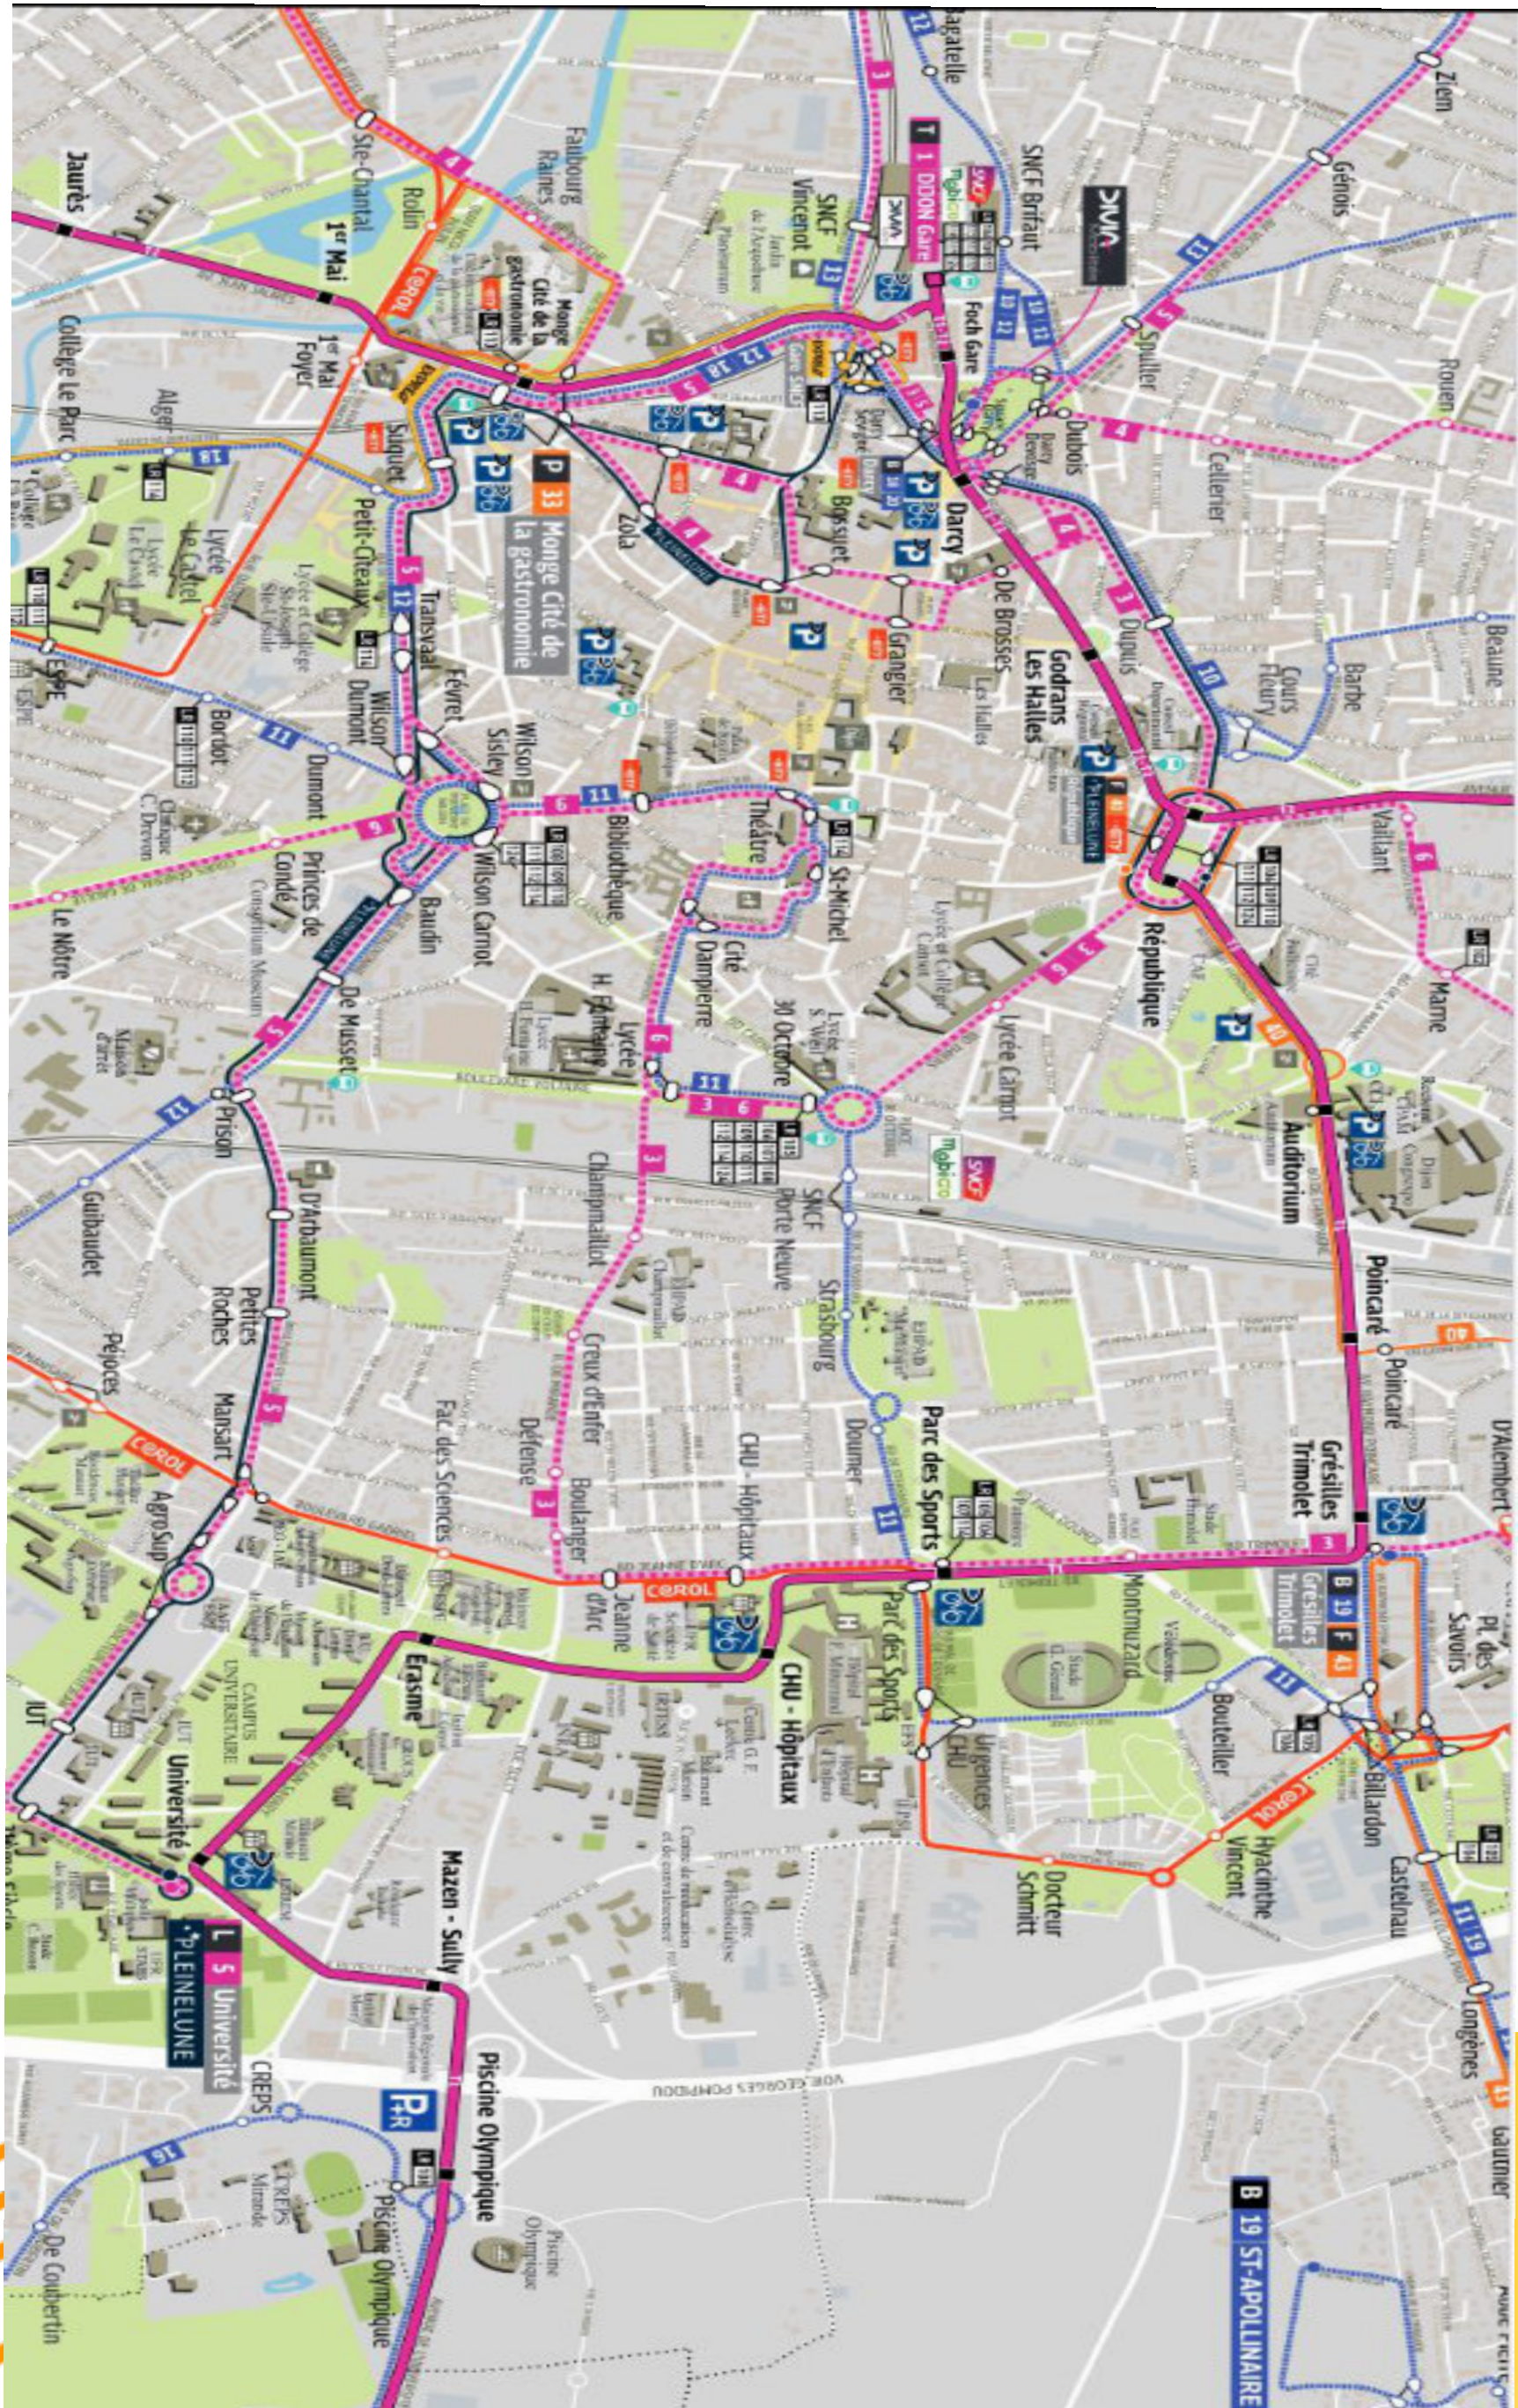

## TRAM SERVICES (every 10 minutes):

From the Train station : to reach University (estimated time: 17 min)

Take the T1 tram line towards "Quétigny centre" at terminus "Dijon Gare"  
Get off at the "Erasme" stop

From University: to reach the City center (estimated time: 16 min)

Take the T1 tram line towards "Dijon Gare" at stop "Erasme" Get off at the stop  
closest to your hotels (see map on next page)

From City center: to reach University (estimated time: 16 min)

Take the T1 tram line towards "Quétigny centre" at the stop closest to your hotels  
and get off at "Erasme" stop

From University: to reach Train station (estimated time: 17 min)

Take T1 Tram line at "Erasme" stop towards "Dijon Gare" and get off at terminus  
"Dijon Gare"

# Map of the tramway network